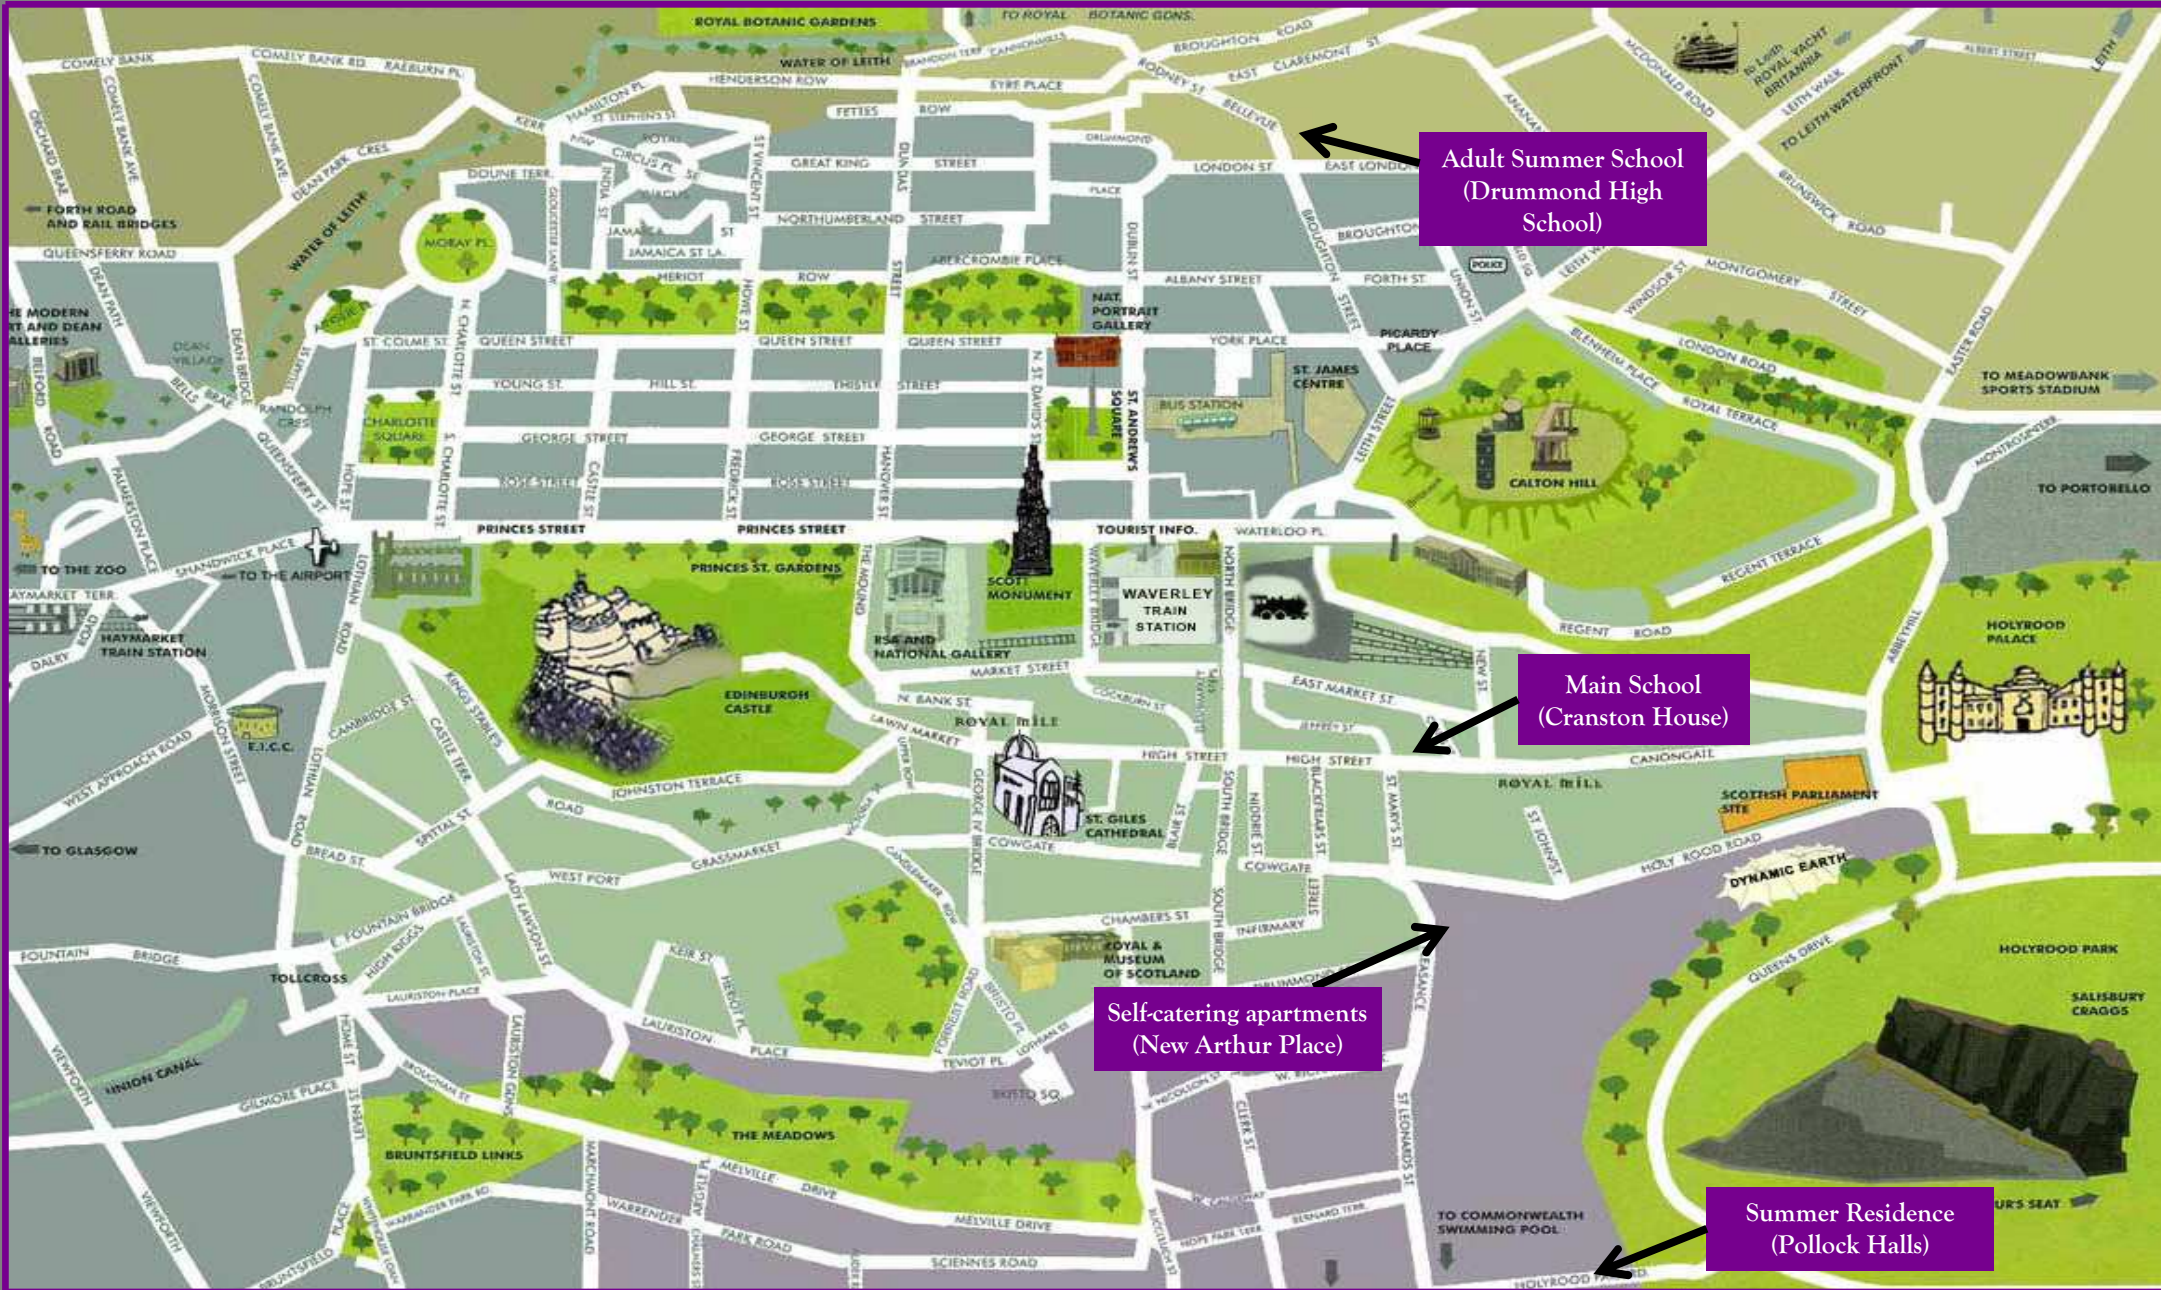

Edinburgh School of English Locations 2010

Adult Summer School
(Drummond High
School)

Main School
(Cranston House)

Self-catering apartments
(New Arthur Place)

Summer Residence
(Pollock Halls)